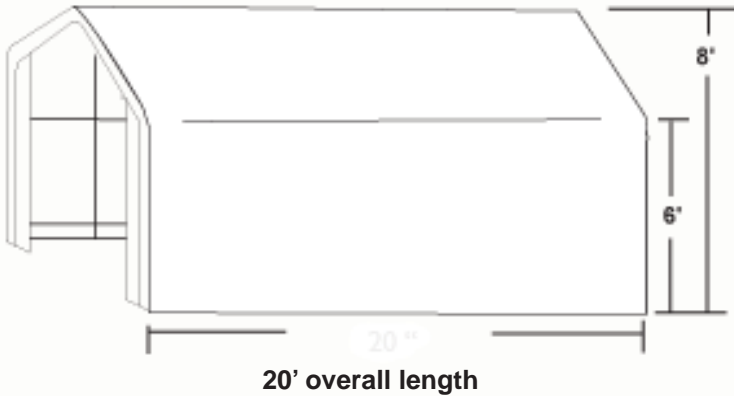

More Fine Products from **Rhino Shelter™**

Car & Cycle Pockets

Party Tents
14' - 32' long