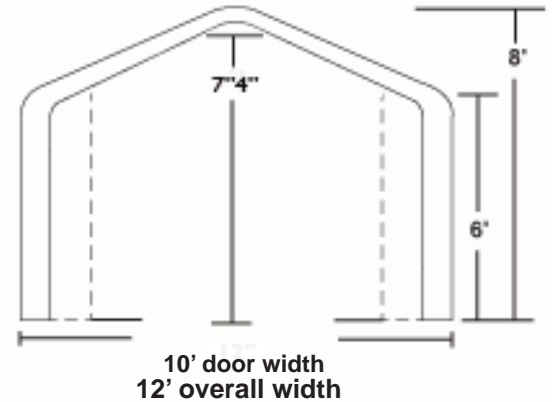

More Fine Products from **Rhino Shelter™**

Car & Cycle Pockets

Party Tents
14' - 32' long